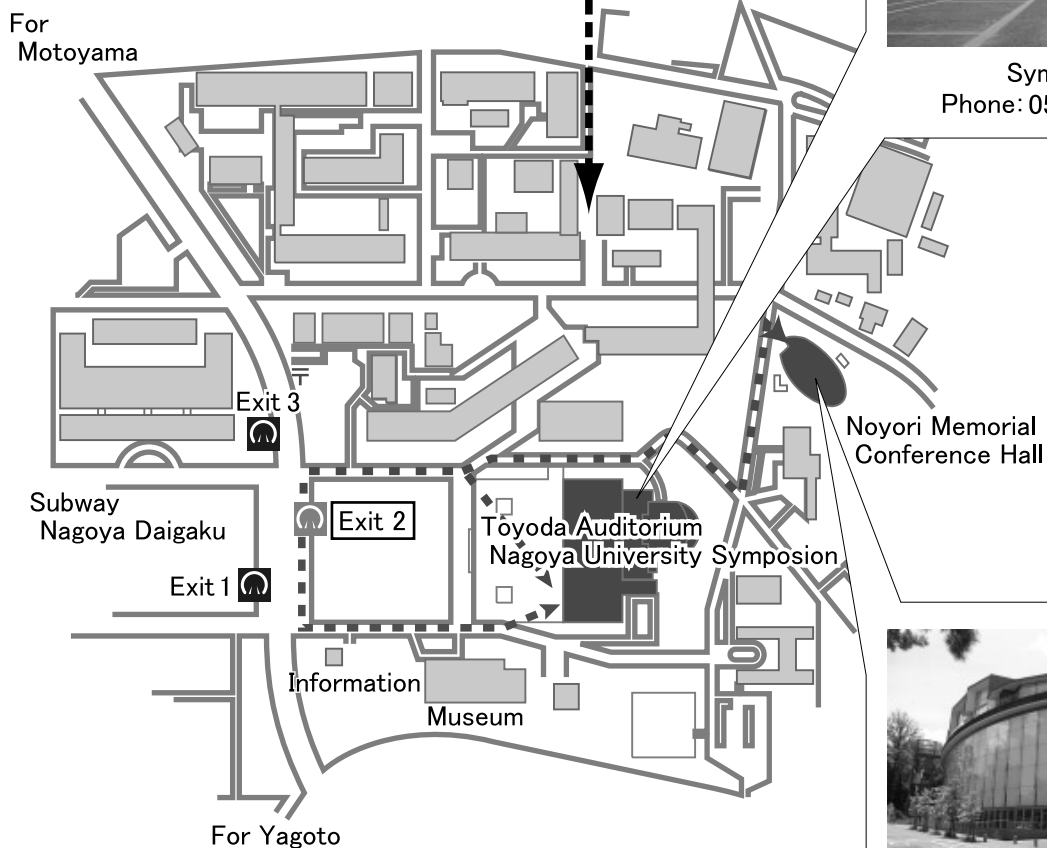

Noyori Memorial
Conference Hall
Phone: 052-788-6121