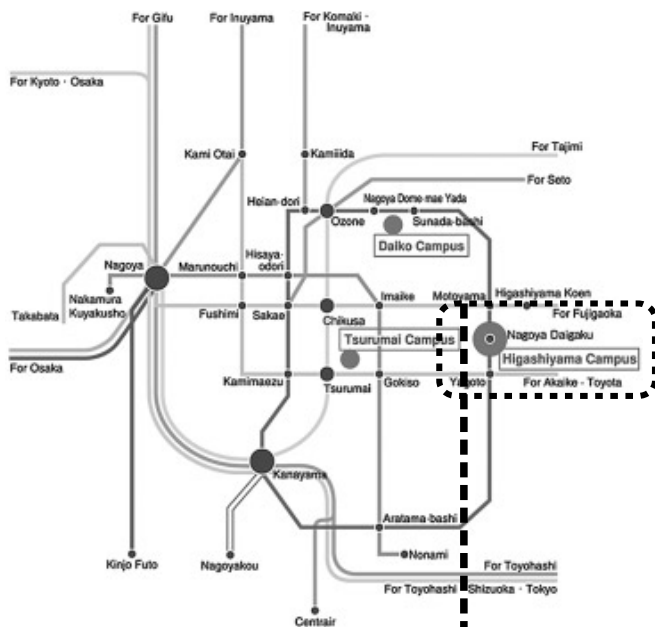

Toyoda Auditorium Nagoya University Symposion Noyori Memorial Conference Hall

■ Access

From Nagoya Station 20 minutes by subway Higashiyama Line to Motoyama Station. Then 3 minutes by subway Meijo Line to Nagoya University Station. From subway Nagoya University Station, 5-10 minutes by walk to the Toyoda Auditorium Nagoya University Symposion and the Noyori Memorial Conference Hall.